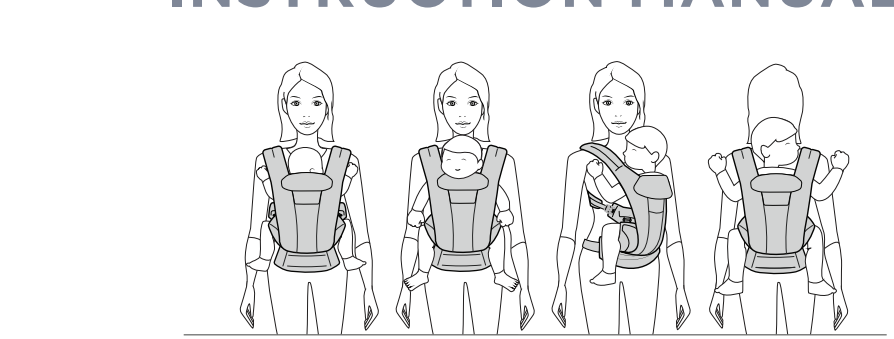

Omni Deluxe™ ALL-IN-ONE BABY CARRIER

Check out more tips and videos. Ergobaby.com

IMPORTANT! READ CAREFULLY AND KEEP FOR FUTURE REFERENCE

BABY CARRIER PARTS

ergobaby THE ERGO BABY CARRIER, INC. US: 2041 East Street, Suite 831 Concord, California 94520 +1 888 416 4888 | support@ergobaby.com

EU: Ergobaby Europe GmbH Gautstraße 120, 22765 Hamburg, Germany +49 40 421 065 0 | customersupport@ergobaby.eu

Pat: www.ergobaby.com/patents