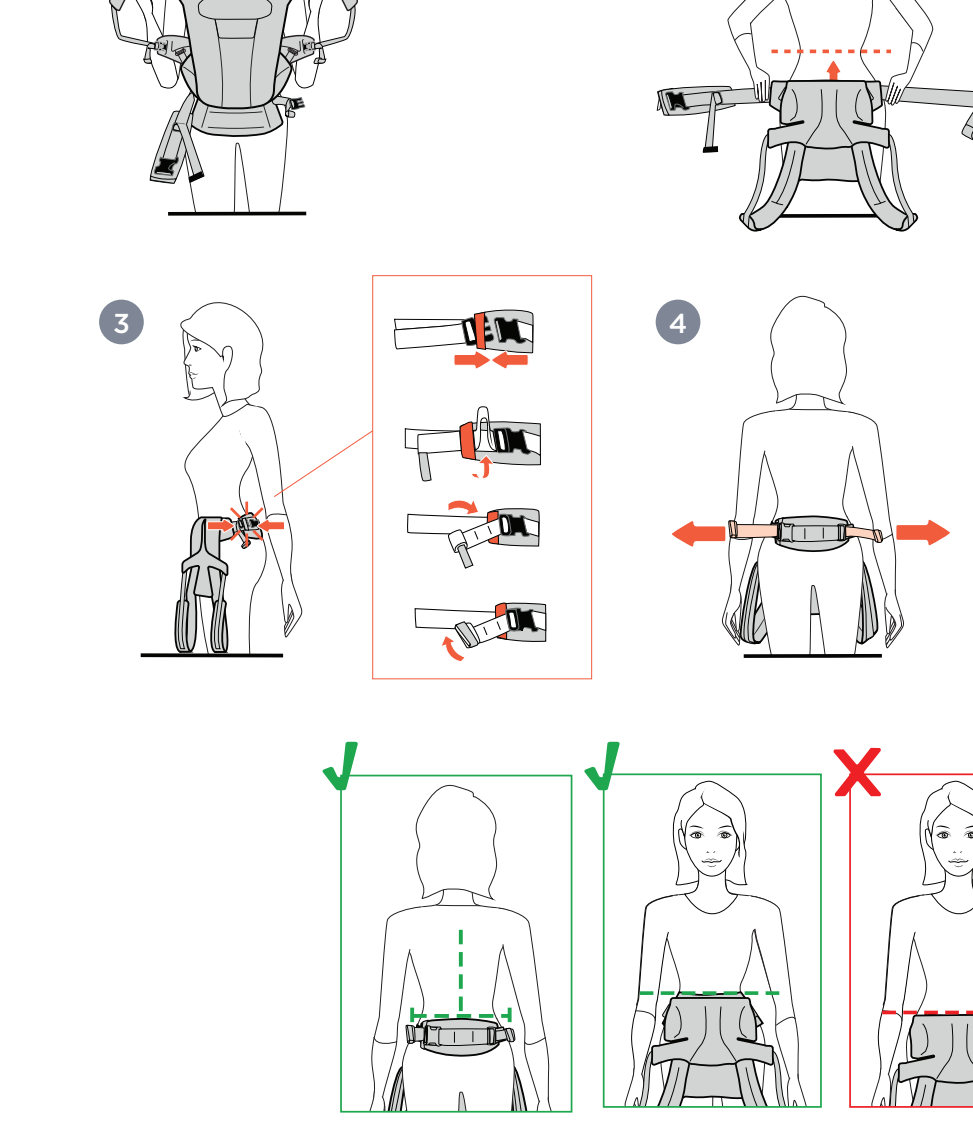

3-10 - HOW TO USE THE CARRIER

3 HOW TO ATTACH THE CARRIER WAISTBELT

4 FRONT CARRY INWARD-FACING WITH CRISSCROSS "X" STRAPS

5 FRONT CARRY INWARD-FACING WITH PARALLEL "H" STRAPS

6 FRONT CARRY OUTWARD-FACING WITH CRISSCROSS "X" STRAPS

7 FRONT CARRY OUTWARD-FACING WITH PARALLEL "H" STRAPS

8 HIP CARRY