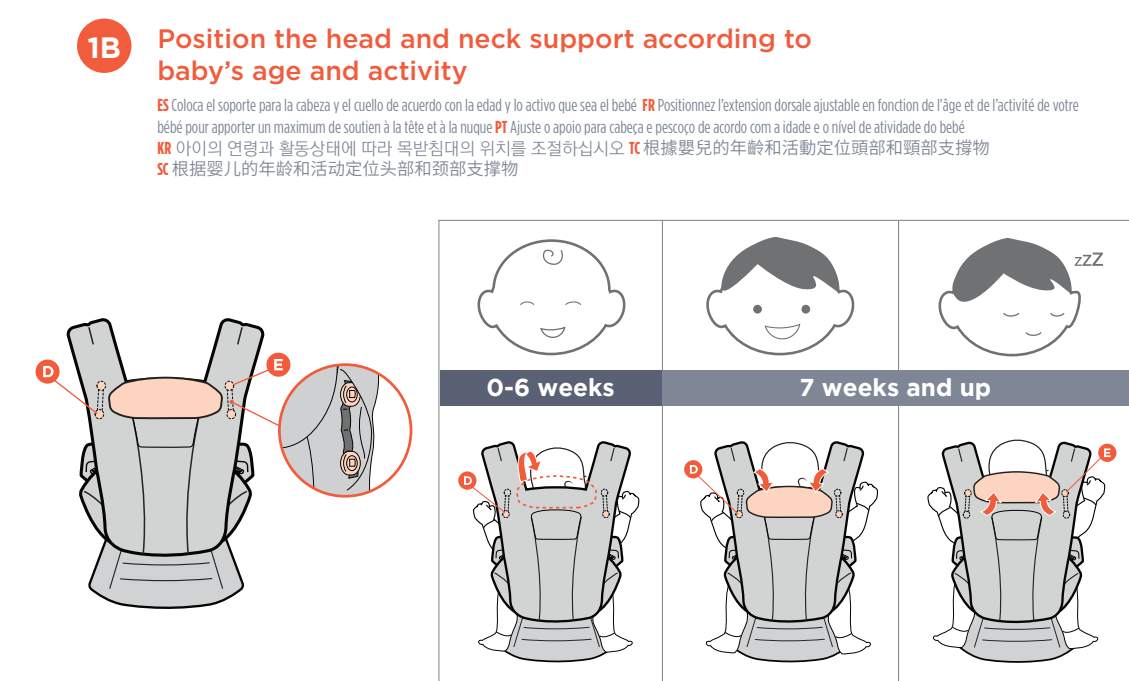

1A Adjust the seat to your baby's height, using the velcro tabs

1C Adjust the carrier seat to face baby in or out, using the sliders