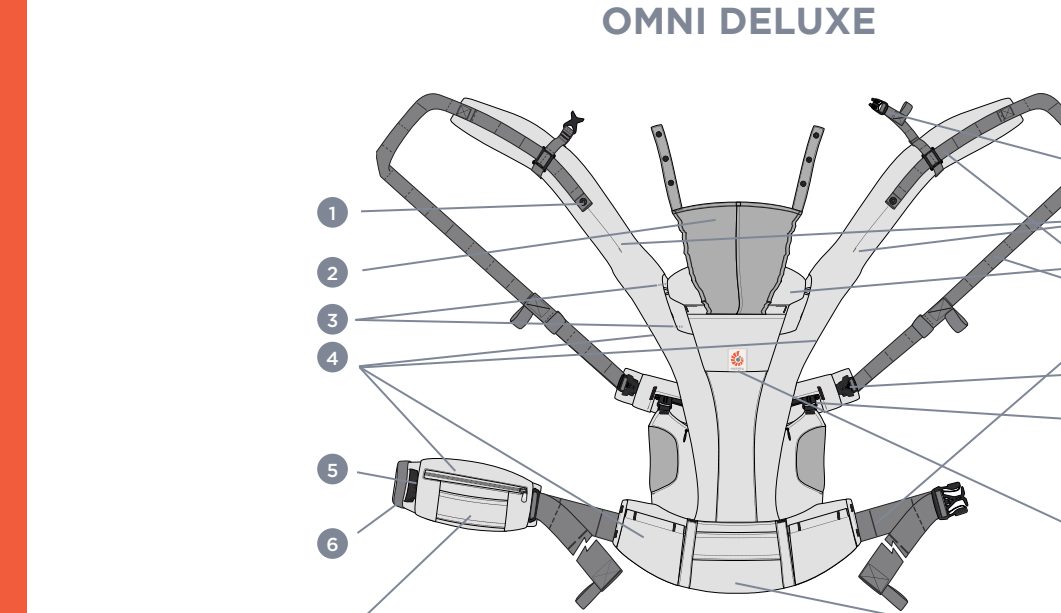

OMNI DELUXE

- 1 Hood Snap
  2 Hood
  3 Head & Neck Support Buttons
  4 Pocket
  5 Waistbelt Buckle
  6 Safety Elastic
  7 Lumbar Support Waistbelt
  8 Chest Strap Buckle
  9 Crossable Shoulder Straps
  10 Head & Neck Support
  11 Strap Indicator Markings
  12 Shoulder Strap Buckle
  13 Sliders for Seat Adjustment
  14 Reflectivity
  15 Velcro Tab for Seat Adjustment
  16 Detachable Pouch Buckle

- 15 Velcro Tab for Seat Adjustment
  16 Detachable Pouch Buckle
  17 Reflectivity
  18 Sliders for Seat Adjustment
  19 Strap Indicator Markings
  20 Head & Neck Support
  21 Chest Strap Buckle
  22 Crossable Shoulder Straps
  23 Lumbar Support Waistbelt
  24 Pocket
  25 Hood Snap
  26 Hood