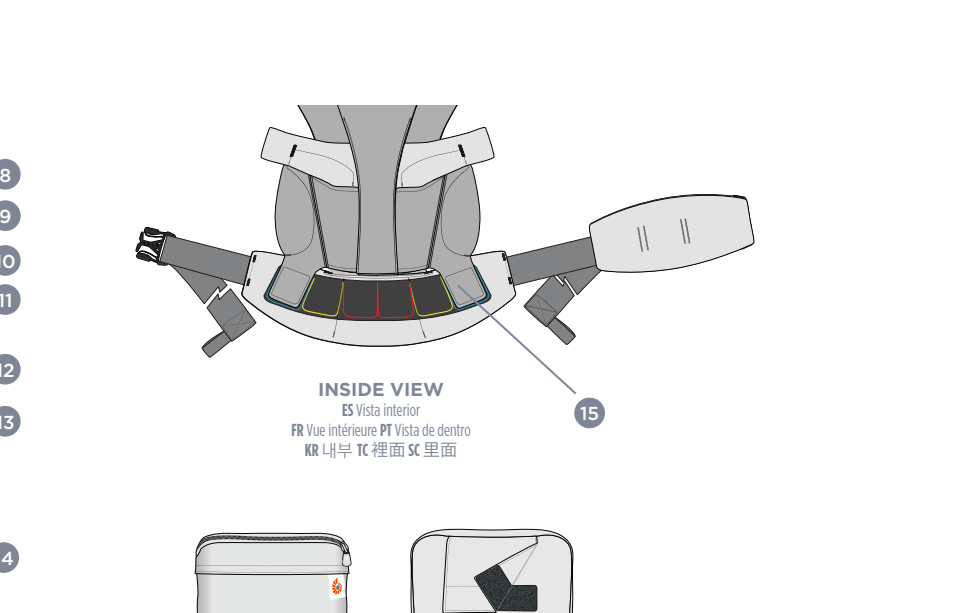

OMNI DELUXE

- 1 Hood Snap
  2 Hood
  3 Head & Neck Support Buttons
  4 Pocket
  5 Waistbelt Buckle
  6 Safety Elastic
  7 Lumbar Support Waistbelt
  8 Chest Strap Buckle
  9 Crossable Shoulder Straps
  10 Head & Neck Support
  11 Strap Indicator Markings
  12 Shoulder Strap Buckle
  13 Sliders for Seat Adjustment
  14 Reflectivity
  15 Velcro Tab for Seat Adjustment
  16 Detachable Pouch Buckle

- 15 Velcro Tab for Seat Adjustment
  16 Detachable Pouch Buckle
  17 Reflectivity
  18 Sliders for Seat Adjustment
  19 Strap Indicator Markings
  20 Head & Neck Support
  21 Chest Strap Buckle
  22 Crossable Shoulder Straps
  23 Lumbar Support Waistbelt
  24 Pocket
  25 Hood Snap
  26 Hood