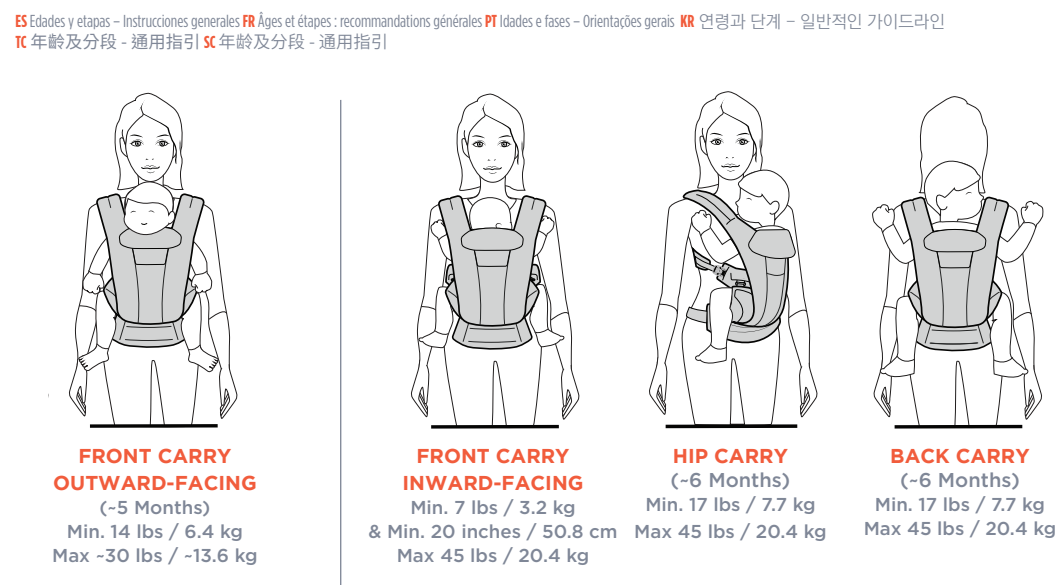

AGES AND STAGES - GENERAL GUIDELINES

1 FOLLOW THESE EASY STEPS TO GET STARTED

1B Position the head and neck support according to baby's age and activity