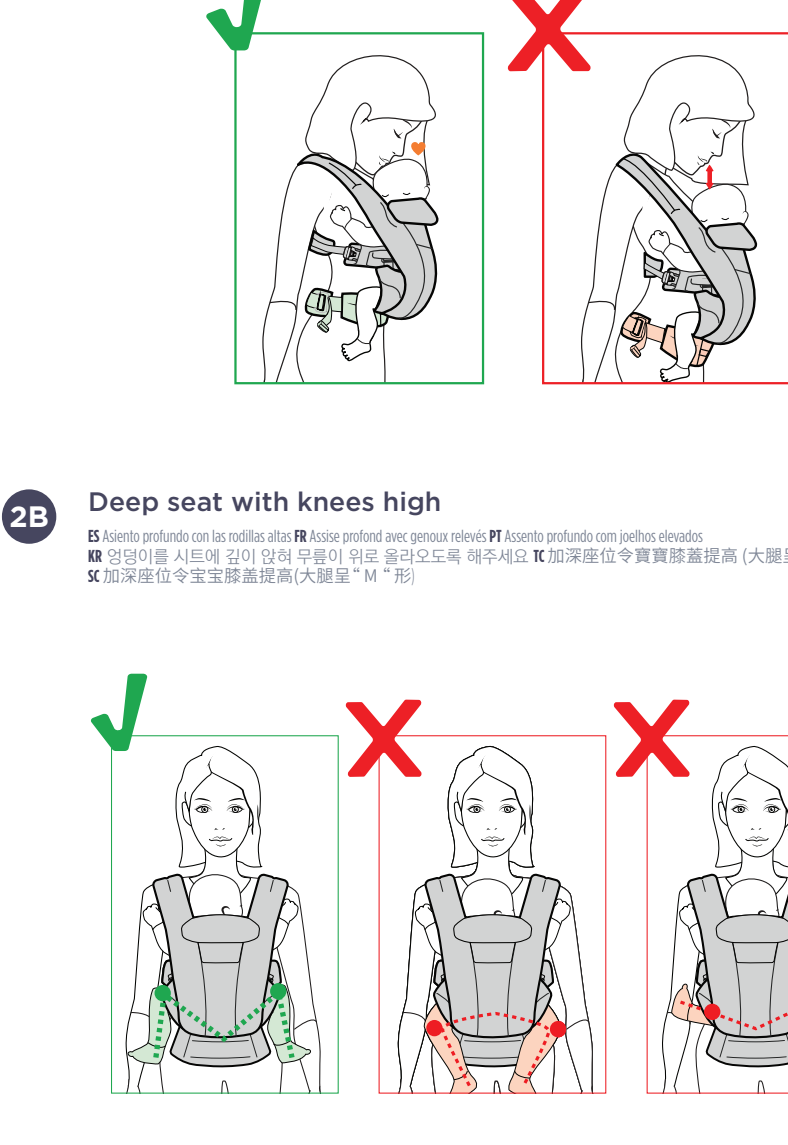

2 - TIPS & TRICKS FOR THE RIGHT FIT

2 BABY POSITIONING CHECKLIST & TIPS

2A Baby close enough to kiss, high on your body

2B Deep seat with knees high

2C Spine in soft, rounded shape

2E Open airway & visible face at all times