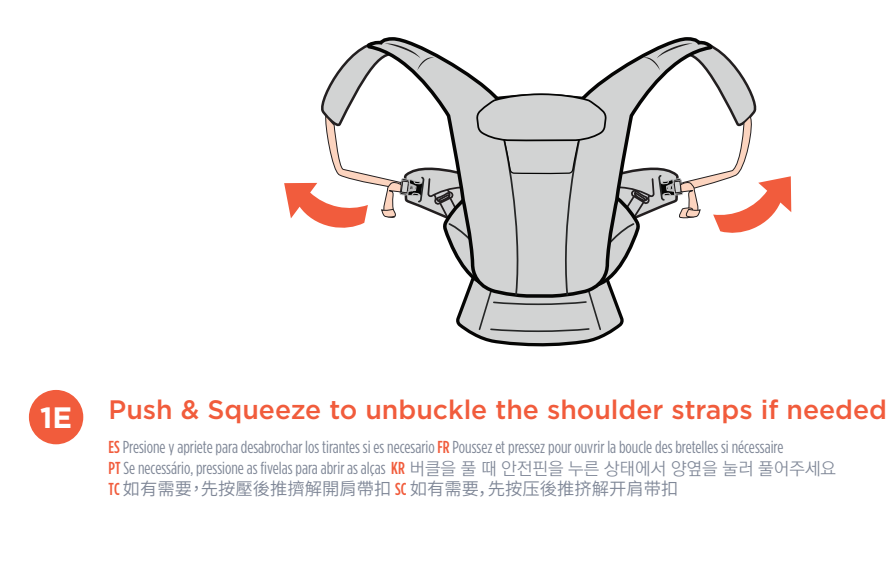

1D Loosen both shoulder straps

1E Push & Squeeze to unbuckle the shoulder straps if needed