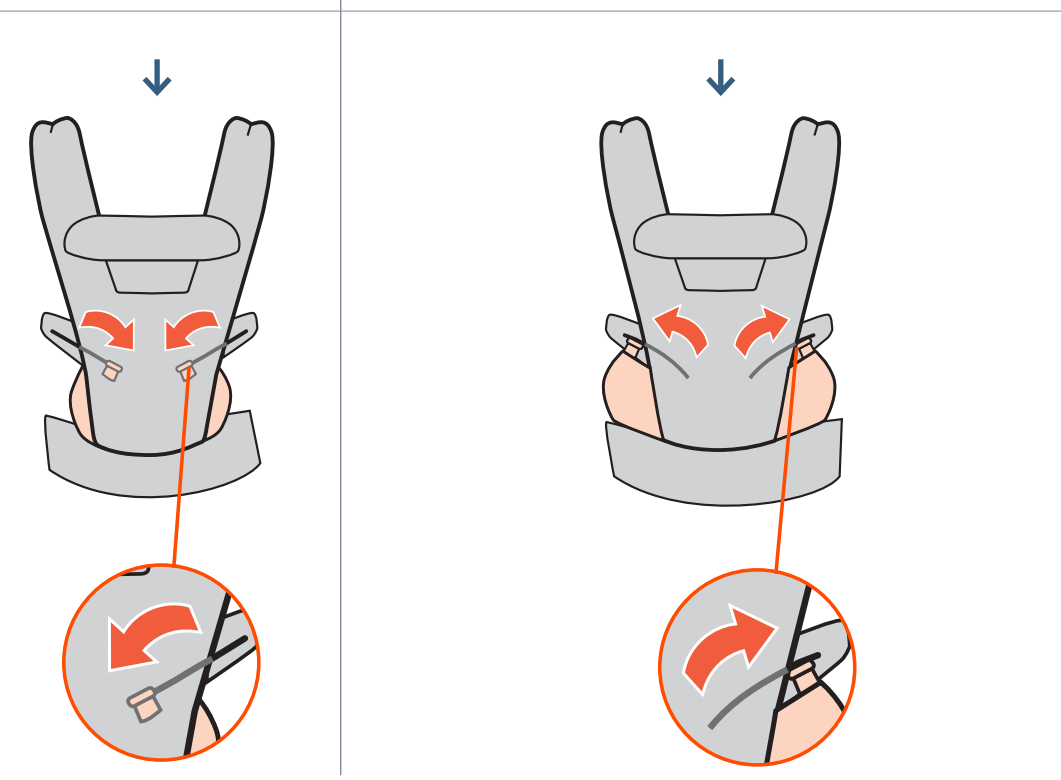

AGES AND STAGES - GENERAL GUIDELINES

1 FOLLOW THESE EASY STEPS TO GET STARTED

1B Position the head and neck support according to baby's age and activity