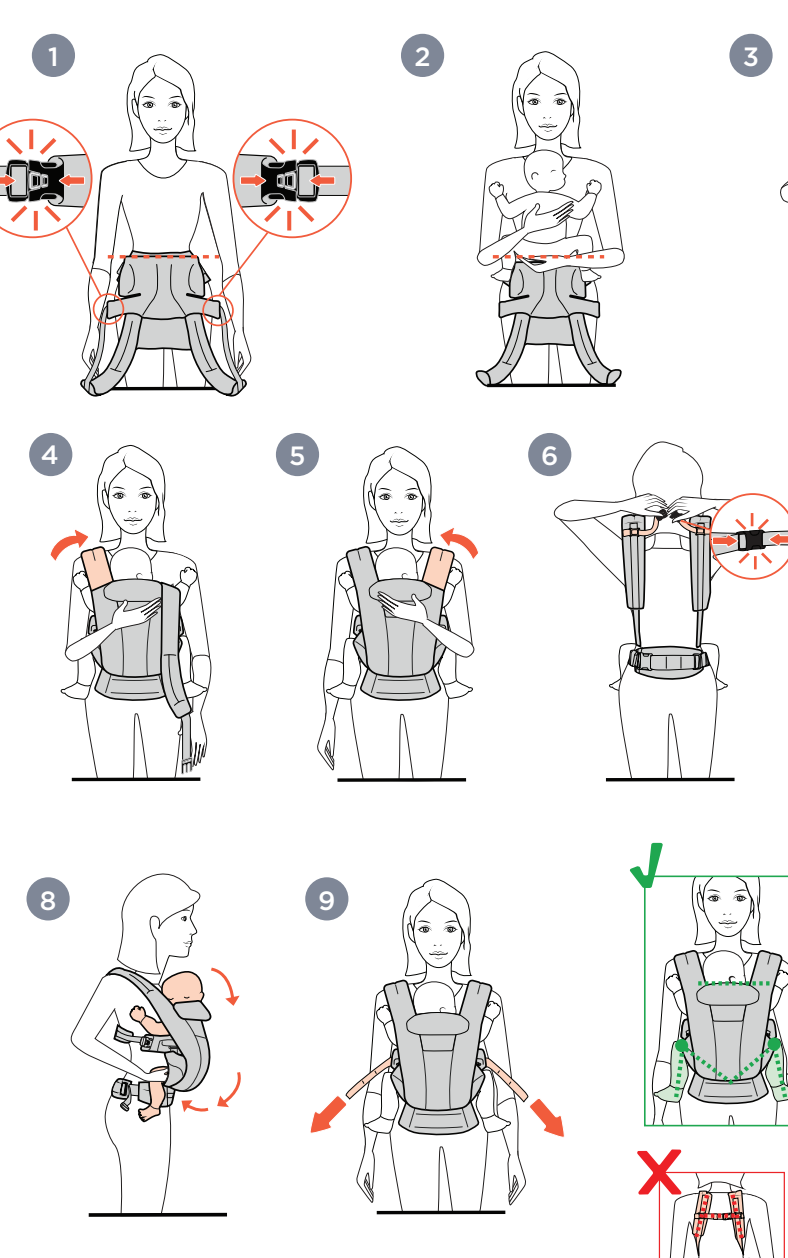

3-10 - HOW TO USE THE CARRIER

5 FRONT CARRY INWARD-FACING WITH PARALLEL "H" STRAPS

6 FRONT CARRY OUTWARD-FACING WITH CRISSCROSS "X" STRAPS

7 FRONT CARRY OUTWARD-FACING WITH PARALLEL "H" STRAPS

8 HIP CARRY